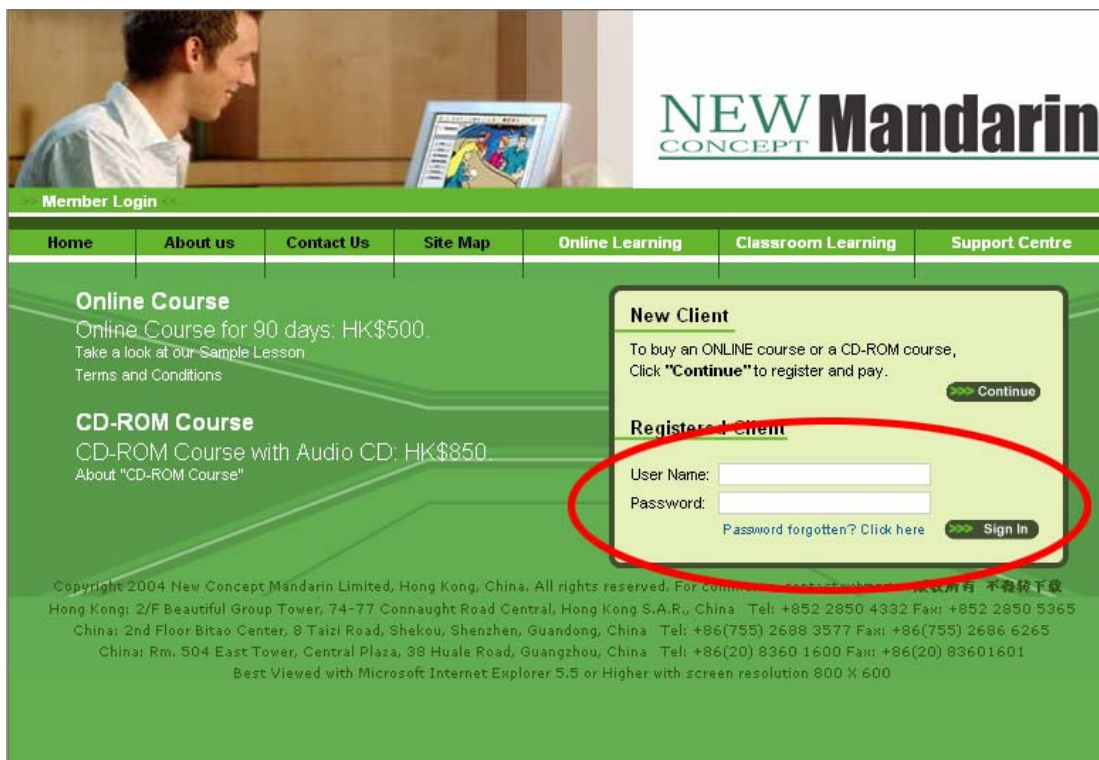

Click >>Member Login<<

Sign in with your **login name** and **password**:

Your member main page will then be shown. Click the table in "Learning Tools"

And then enjoy the Pin Yin Table.